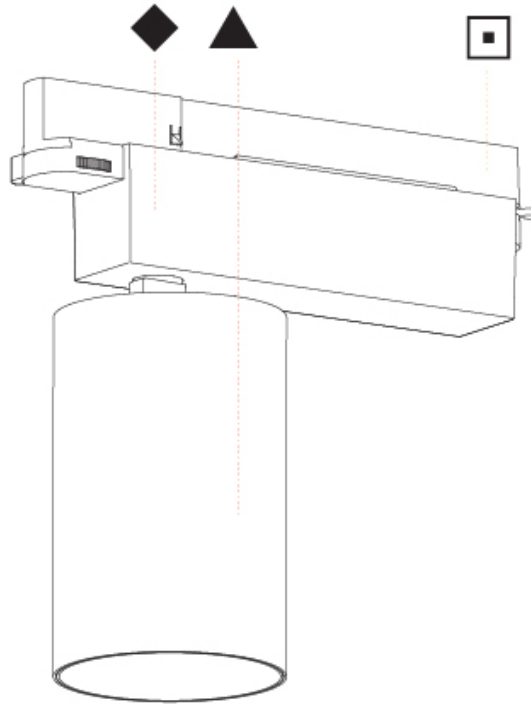

CENTRIQ 95 TRACK

A3T013-

PROJECT _____

TYPE _____

SPECIFIER _____

QUANTITY _____

DATE _____