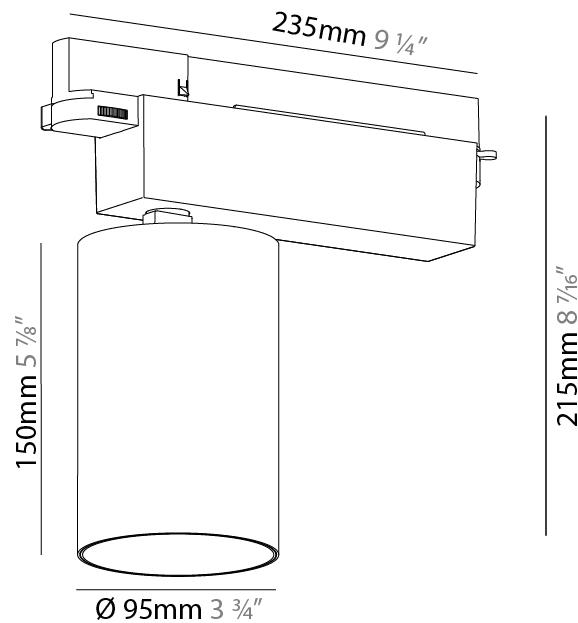

GENERAL

Series: Centriq
 Subseries: Centriq 95
 Brand: Prolicht
 Division: Architectural
 Mounting Type: Track
 Mounting Location: Ceiling
 Subcategory: Spots

PHYSICAL

Shape: Cylinder
 Diameter (mm): 95
 Diameter (in): 3 3/4
 Length (mm): 235
 Length (in): 9 1/4
 Height (mm): 150
 Height (in): 5 7/8
 Light Distribution: Adjustable / Direct
 Weight (kg): 1.495
 Weight (lbs): 3.3
 Fixture Finish: SSR / BKV / CWI / CRY / HAB / UFT / ITA / RUA / FTG / MYG / LOD / PUS / FRO / FUP / KIA / POP / BLS / SPG / MEY / GOH / GUM / CHC / COM / ABZ / JAG / OBR / MOS / ROR
 Fixture Material: Aluminum

OPTICAL

Reflector: 18 / 26 / 40
 Adjustability: Rotational 340°; Tilt 90°
 Upon Request: Special Beam Angles

RATINGS AND CERTIFICATIONS

Certified By: Certified for North American Standards
 IP rating: IP20

GENERAL

Series: Centriq
 Subseries: Centriq 95
 Brand: Prolicht
 Division: Architectural
 Mounting Type: Track
 Mounting Location: Ceiling
 Subcategory: Spots

PHYSICAL

Shape: Cylinder
 Diameter (mm): 95
 Diameter (in): 3 3/4
 Length (mm): 235
 Length (in): 9 1/4
 Height (mm): 150
 Height (in): 5 7/8
 Light Distribution: Adjustable / Direct
 Weight (kg): 1.4
 Weight (lbs): 3.08
 Fixture Finish: SSR / BKV / CWI / CRY / HAB / UFT / ITA / RUA / FTG / MYG / LOD / PUS / FRO / FUP / KIA / POP / BLS / SPG / MEY / GOH / GUM / CHC / COM / ABZ / JAG / OBR / MOS / ROR
 Fixture Material: Aluminum