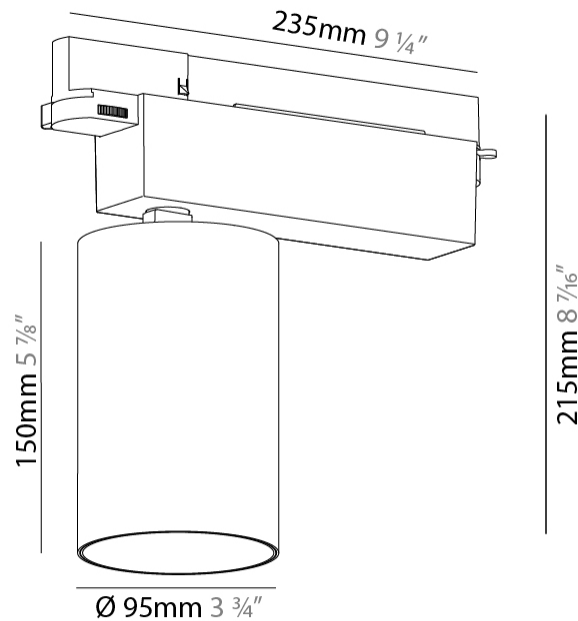

GENERAL

Series: Centriq
 Subseries: Centriq 95
 Brand: Prolicht
 Division: Architectural
 Mounting Type: Track
 Mounting Location: Ceiling
 Subcategory: Spots

PHYSICAL

Shape: Cylinder
 Diameter (mm): 95
 Diameter (in): 3 3/4
 Length (mm): 235
 Length (in): 9 1/4
 Height (mm): 150
 Height (in): 5 7/8
 Light Distribution: Adjustable / Direct
 Weight (kg): 1.495
 Weight (lbs): 3.3
 Fixture Finish: SSR / BKV / CWI / CRY / HAB / UFT / ITA / RUA / FTG / MYG / LOD / PUS / FRO / FUP / KIA / POP / BLS / SPG / MEY / GOH / GUM / CHC / COM / ABZ / JAG / OBR / MOS / ROR
 Fixture Material: Aluminum

OPTICAL

Reflector: 18 / 26 / 40
 Adjustability: Rotational 340°; Tilt 90°
 Upon Request: Special Beam Angles

RATINGS AND CERTIFICATIONS

Certified By: Certified for North American Standards
 IP rating: IP20